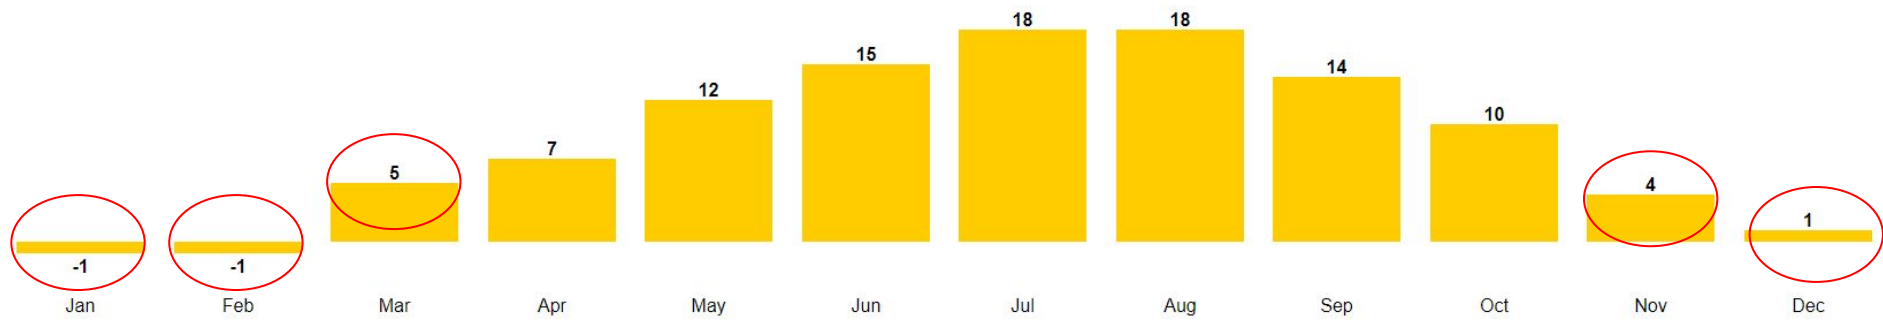

 **Average Temperature:** Munich

 **Average Temperature:** Reykjavik

 Average Temperature: Munich

 Average Temperature: Reykjavik

**Hvernig er þetta hægt?**