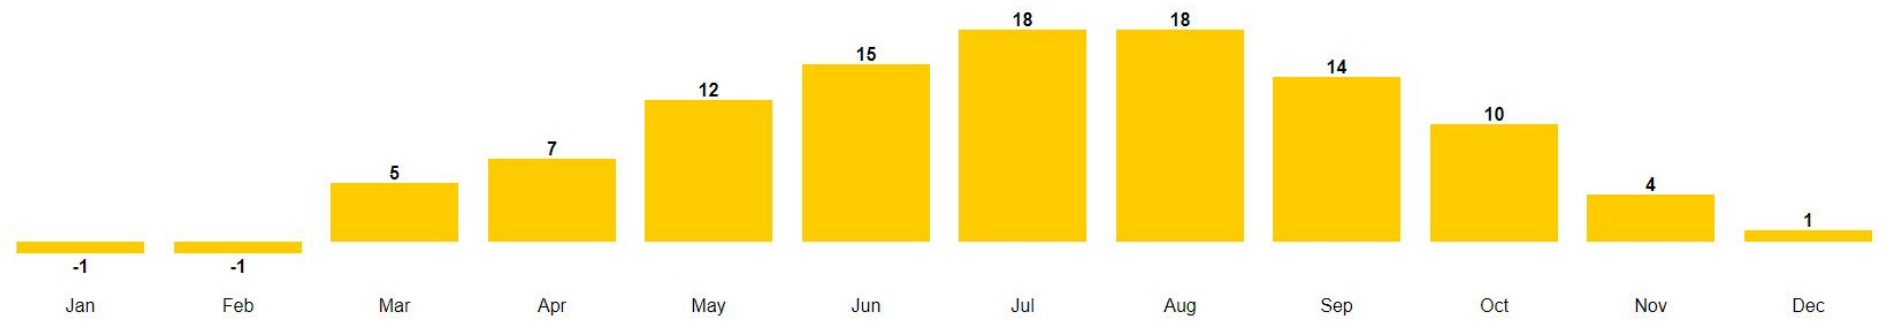

 **Average Temperature:** Munich

 **Average Temperature:** Reykjavik

 Average Temperature: Munich

 Average Temperature: Reykjavik

**Hvernig er þetta hægt?**