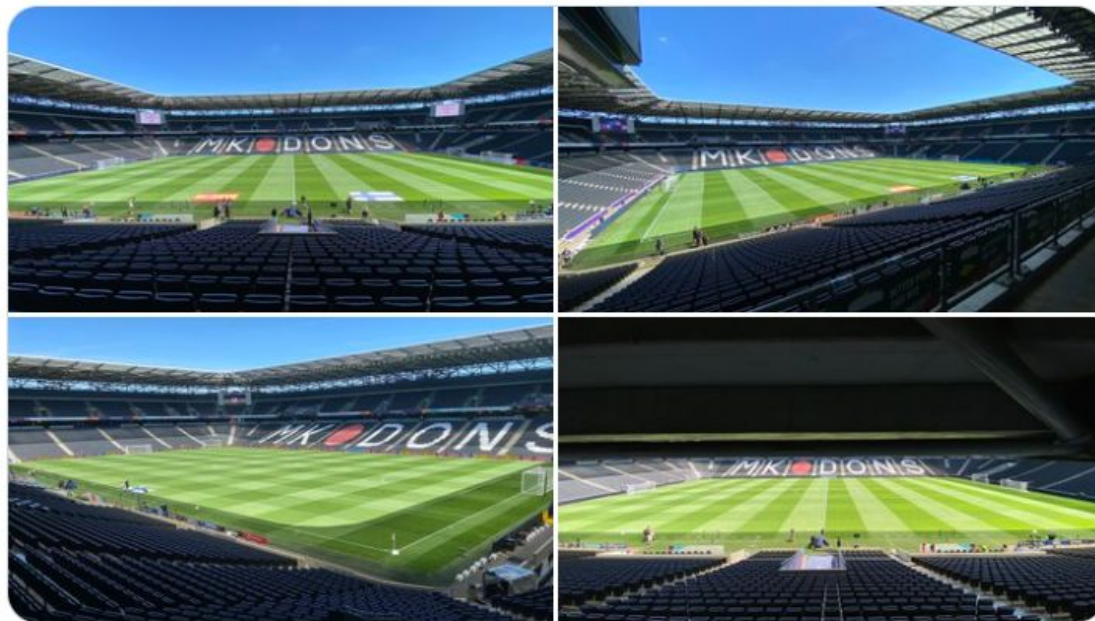

Andy Lee
@andylee890

13 days from Turfing and we have made it to our first game of the Women's Euro's...

I've been too busy to update and put videos out unfortunately but a few photos going into the first game tonight!

1:20 PM · Jul 8, 2022