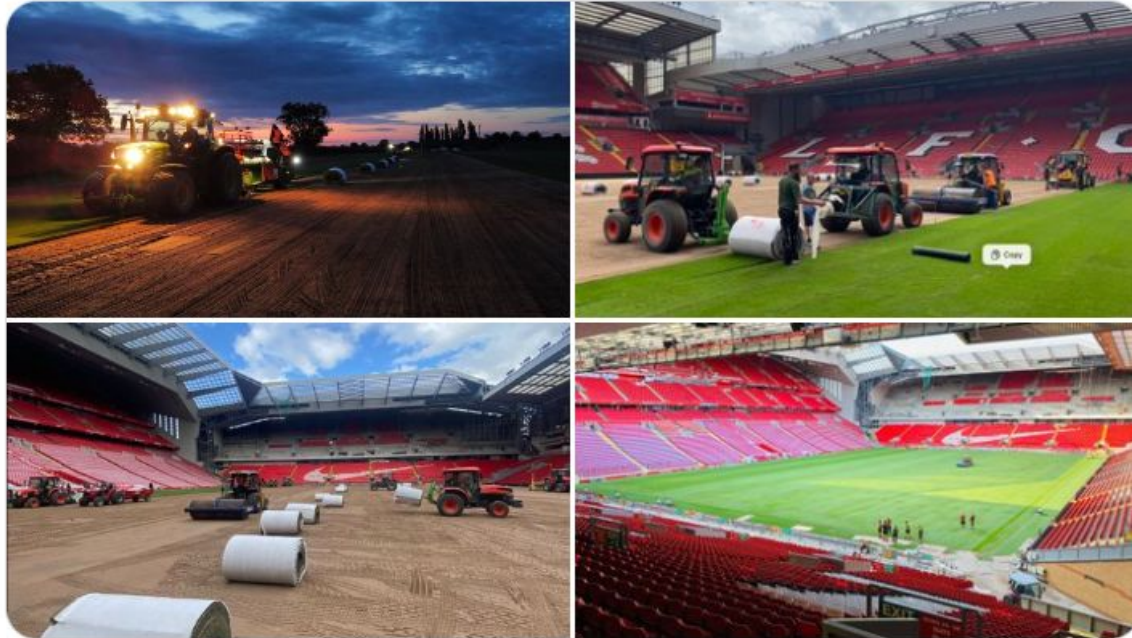

# Mottukerfi

HTPro Hybrid Turf  
@HTProHybridTurf

...

KSI

Another successful project completed at Liverpool Football Club, Anfield. The installation for the second year running another @HTProHybridTurf #Hybrid #Turf Pitch. Installed by @HSportsturf Grown by @tillersturf in Nottinghamshire.