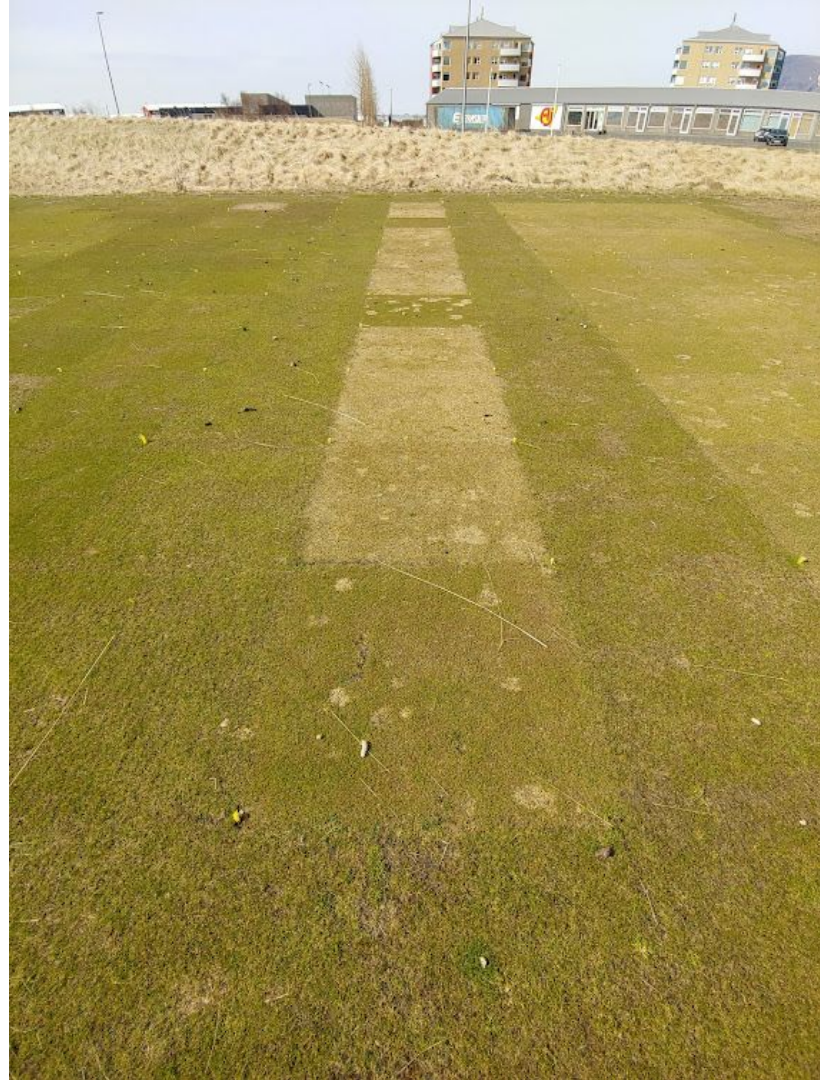

Gras er ekki bara gras

- Tegundir eru mis slit-, sjúkdóms- og vetrarþolnar